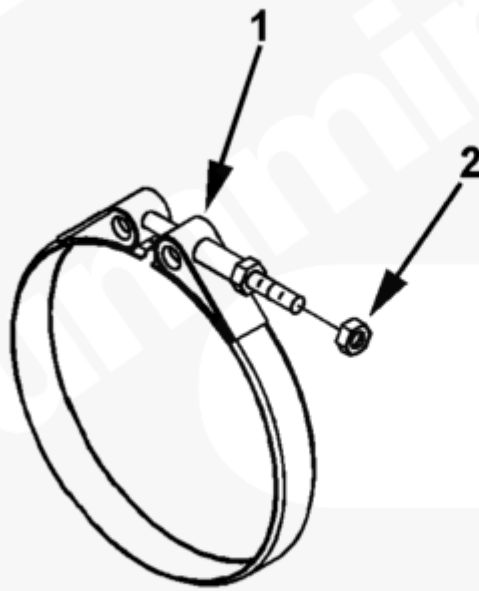

©Cummins Inc

xs201gf

[SMALL](#) | [MEDIUM](#) | [LARGE](#)

Cart	Ref No	Part Number	Part Description	Required	Remarks
View My Cart					
		XS2055	Exhaust Outlet Connection		
					Exhaust Outlet Connection
					Turbo Outlet Connection O.D.:
					203.2mm (8")
					Outlet Connection Clamp Qty:
					1

					Outlet Connection Clamp Dia:
					127mm (5")
					Outlet Connection Clamp Type:
					V-band Marmon
					Outlet Connection Clamp
					Supplied: In Kit
					This option contains a clamp
					for a customer supplied
					exhaust connection.
<input type="checkbox"/>		3804924	Kit , V-Band Clamp	1	For All HT60 Turbochargers
<input type="checkbox"/>	1	3539458	V Band Clamp	1	For All HT60 Turbochargers
<input type="checkbox"/>	2	3529372	Regular Hexagon Nut	1	1/4 - 28 UNF